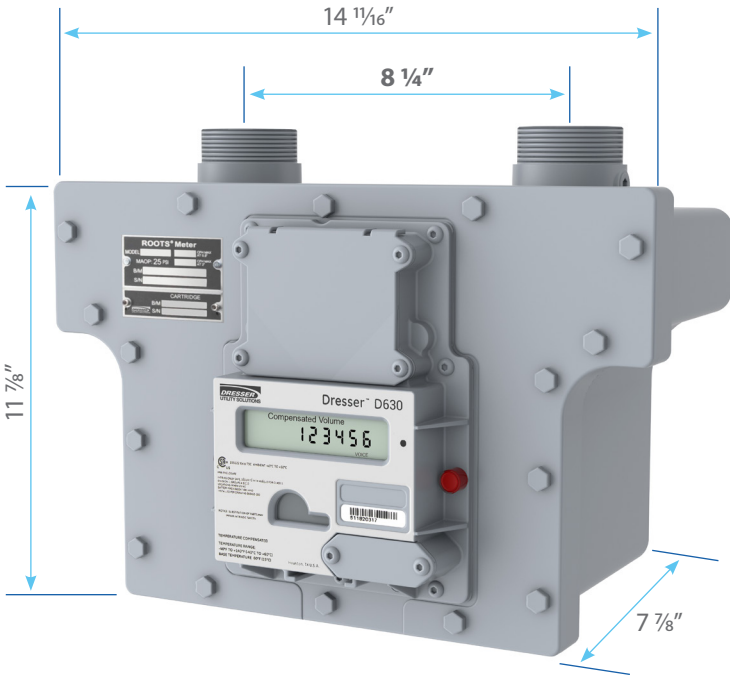

# Dresser D630

## Diaphragm Replacement Meter

Expanding on the proven performance of the Dresser D800 and D1000s, the Dresser D630 provides a drop-in replacement for a comparable diaphragm meter. With 8¼ inch connection centers and a start rate comparable to a 250 Class diaphragm meter, the D630 provides an enhanced solution to a common problem.

Diaphragm replacement meter for 600 class meters

Drop-in replacement

Meets/exceeds AC-630 Performance

# Dresser D630 Diaphragm Replacement Meter

The Dresser D630 operates at a lower pressure drop as compared to typical diaphragm meters.