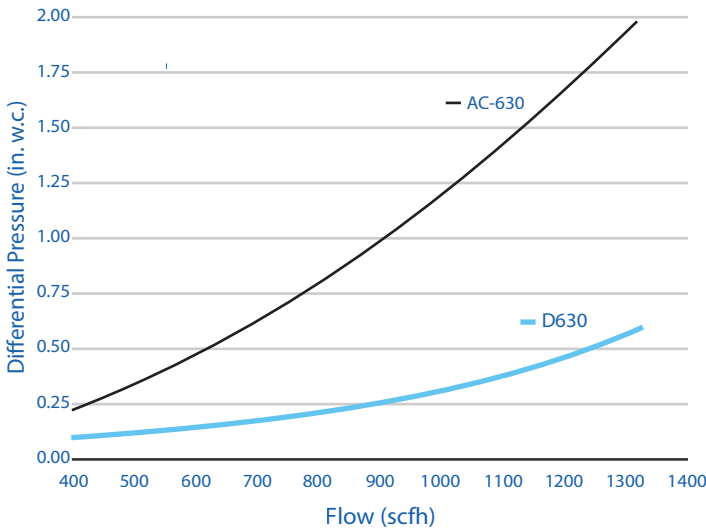

Capacity Curve @ .25 Inlet and 0.6 s.g. Gas

Dresser Measurement
16240 Port Northwest Drive
Houston, TX 77041
T: 1-800-521-1114
F: 1-800-335-5224

© 2023 Natural Gas Solutions North America, LLC – All rights reserved. Dresser Utility Solutions reserves the right to make changes in specifications and features shown herein, or discontinue the product described at any time without notice or obligation. Contact your Dresser Utility Solutions representative for the most current information. The Dresser Logo and all Trademarks containing the term "Dresser" are the property of Dresser, LLC, a subsidiary of Baker Hughes.

Technical Information

Max Capacity (at 1/2" & 2")	630 & 1320 acfh
Pressure Rating (MAOP)	25 psig
Available Connection Sizes	30LT & 45LT
Start Rate	0.3cfh
Weight	24 lbs
Pulse Outputs	2 Form A (NO) 1 Form B Alarm (NC)
Temperature Comp Range	-40 to 140 F
AMR Compatibility*	Itron, Sensus, L+G

*Contact factory for additional guidance.

Rated Capacity for 0.6 s.g. Gas

Inlet Pressure (psig)	Differential (in. W.C.)	Capacity (scfh)
0.25	1/2"	630
0.25	2"	1320
1	2"	1340
2	2"	1390
5	2"	1515
10	2"	1710
15	2"	1890
20	2"	2010
25	2"	2160

Traditional Diaphragm Rating

Capacity	Differential (in. W.C.)	
	AC-630	D630
630	0.50"	0.02"
1320	2.00"	0.76"

www.dresserutility.com